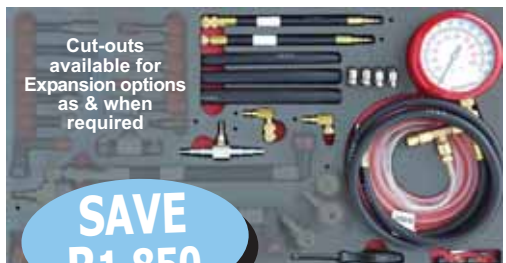

Snap-on Core Fuel Injection Pressure Gauge Set

Part No: MOD.759SH45L-CORE
Promo Code: XXAUG106

Cut-outs available for Expansion options as & when required

- For basic fuel injection pressure service needs
- Expansion options available to complete the Master set as required
- Includes Valve Core Tool

SAVE R1,850

Cash Price Excl. Vat **R4,690** Cash Price Incl. Vat **R5,394**
List Price: R6,300 Excl. Vat List Price: R7,245 Incl. Vat

Snap-on Account
First 3 Months INTEREST FREE
R474
x12 Monthly Installments
Deposit: R0 Total payable: R5,693

Purchase Online to receive online **10%**