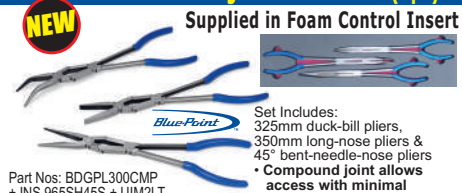

Snap-on Blue Compound Joint Long Reach Plier Set (3pc)

- Compound joint allows access with minimal movement
- Jaws open greater distance than the handle for additional reach in tight areas
- Point ground with milled grooves, allowing user to grip fasteners & other objects tightly
- Double wall, cushioned grips for comfort

Part Nos: BDGPL300CMP + INS.965SH45S + UIM2LT
Promo Code: XXDEC120

Includes Lighted Telescoping Mirror

7 ENTRIES

Cash Price Excl. Vat **R3,470**
Average List Price: R5,165 Excl. Vat

Cash Price Incl. Vat **R3,990**
Average List Price: R5,940 Incl. Vat

Snap-on Account
First 3 Months INTEREST FREE
R351
x12 Monthly Installments
Deposit: R0 Total payable: R3,721